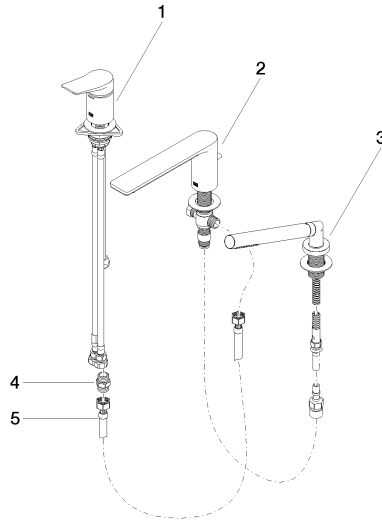

**LISSÉ Three-hole single-lever bath mixer for bath rim or tile edge installation -  
Dark Chrome**

LISSÉ

27 412 845

- spout: circular, air-enriched flow
- max. flow 16.9 l/min at 3 bar flow pressure
- Hand shower: COMPACT RAIN, max. flow rate 6.8 l/min (at 3 bar)
- complete hand shower set with anti-scale system
- 200mm projection
- automatic bath/shower diverter
- height of mixer 141 mm
- height up to aerator 88 mm
- hole diameter spout 32 mm
- hole diameter single-lever mixer 35 mm
- hole diameter for complete hand shower set 32 mm
- rosette for complete hand shower set Ø 50mm
- metal shower hose 1750mm with integrated anti-twist protection

**Recommended miscellaneous**

**Perfecto installation kit -** 12 614 970 90

**Recommended miscellaneous**

**Decorative caps for Perfecto -  
Dark Chrome** 12 801 970-19  
• 1 pair

27 412 845

**Spare parts list**

No.	Item Number	Name	Quantity used	Delivery time
1	29 300 845-19	connection	1	-
Spare part can no longer be ordered, please order the replacement item				
2	13 512 845-19	spout	1	-
Spare part can no longer be ordered, please order the replacement item				
3	27 702 979-19	Hand shower set for bath rim or tile edge installation - Dark Chrome	1	20
4	90 24 03 168 00 90	nipple	1	2
5	12 502 970 90	High pressure hose 1/2" x 1/2" x 400 mm -	1	2